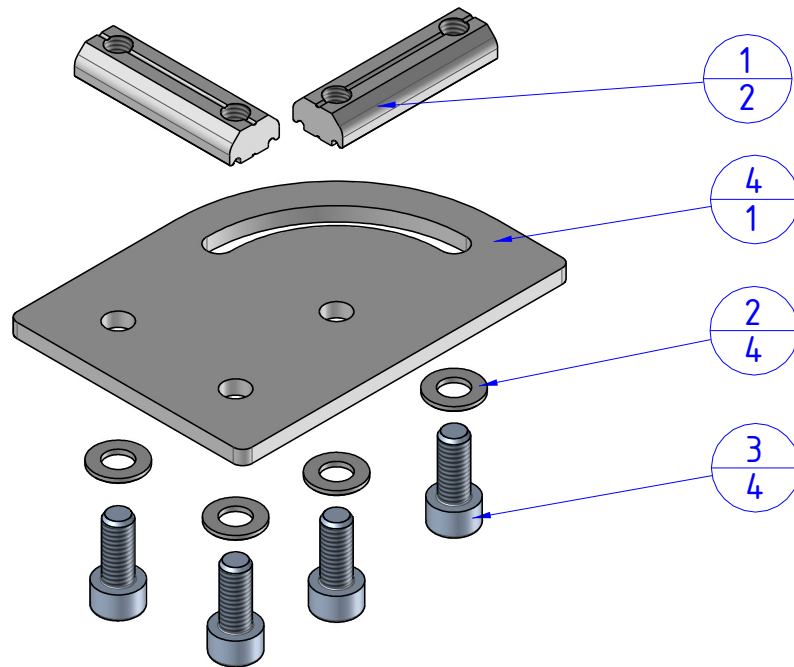

Item	Name	Q.ty
1	CA.GWP.5.25	2
2	R.5	4
3	VTCE5x12	4
4	VBW.X.0.90	1

THE PROPERTY OF THE DRAWING IS ESTABLISHED BY LAW. IT IS FORBIDDEN TO PRODUCE OR SHOW IT TO THIRD PART. WITHOUT A WRITTEN AGREEMENT.

Format A4 UNI 936-76					DESIGNED FROM FPSERVICES	REVIEW A
	GENERAL TOLERANCE UNI - ISO 2768 CLASSE f		DESCRIPTION CA.VBW.X.0.90		DATE 30/04/2016	WEIGHT 0,112kg
					CODE CA.VBW.X.0.90	