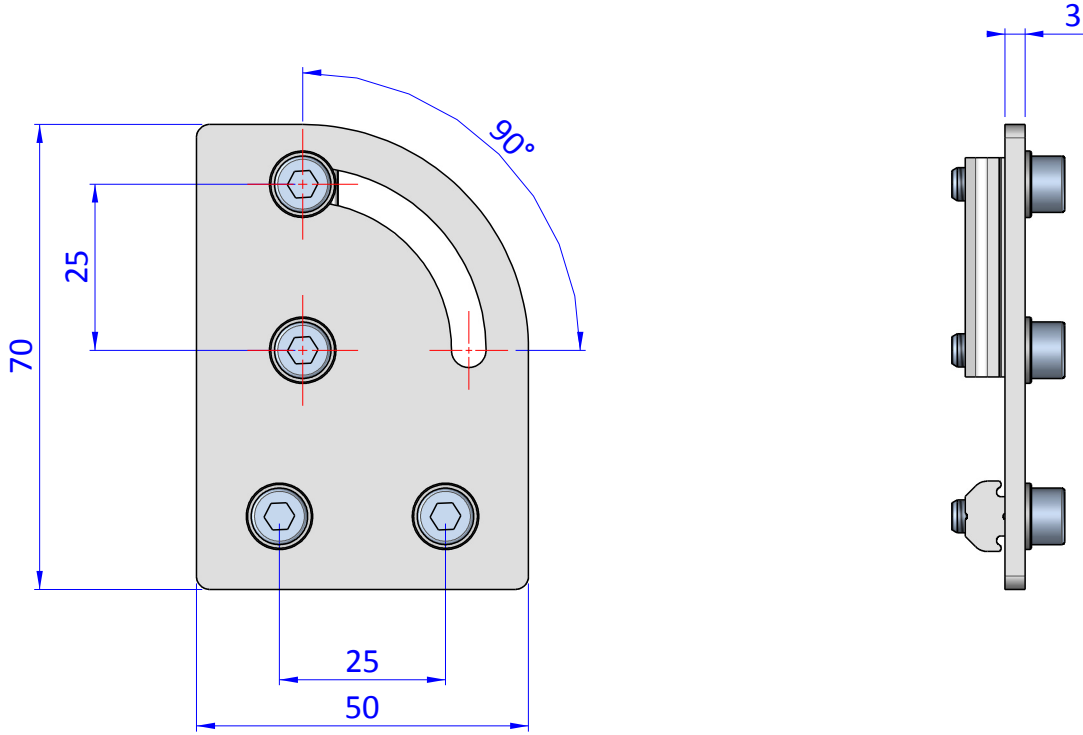

Item	Name	Q.ty
1	CA.GWP.5.25	2
2	R.5	4
3	VTCE5x12	4
4	VBW.X.0.90	1

THE PROPERTY OF THE DRAWING IS ESTABLISHED BY LAW. IT IS FORBIDDEN TO PRODUCE OR SHOW IT TO THIRD PART. WITHOUT A WRITTEN AGREEMENT.

Format A4 UNI 936-76					DESIGNED FROM FPSERVICES	REVIEW A
	GENERAL TOLERANCE UNI - ISO 2768 CLASSE f		DESCRIPTION CA.VBW.X.0.90		DATE 30/04/2016	WEIGHT 0,112kg
					CODE CA.VBW.X.0.90	